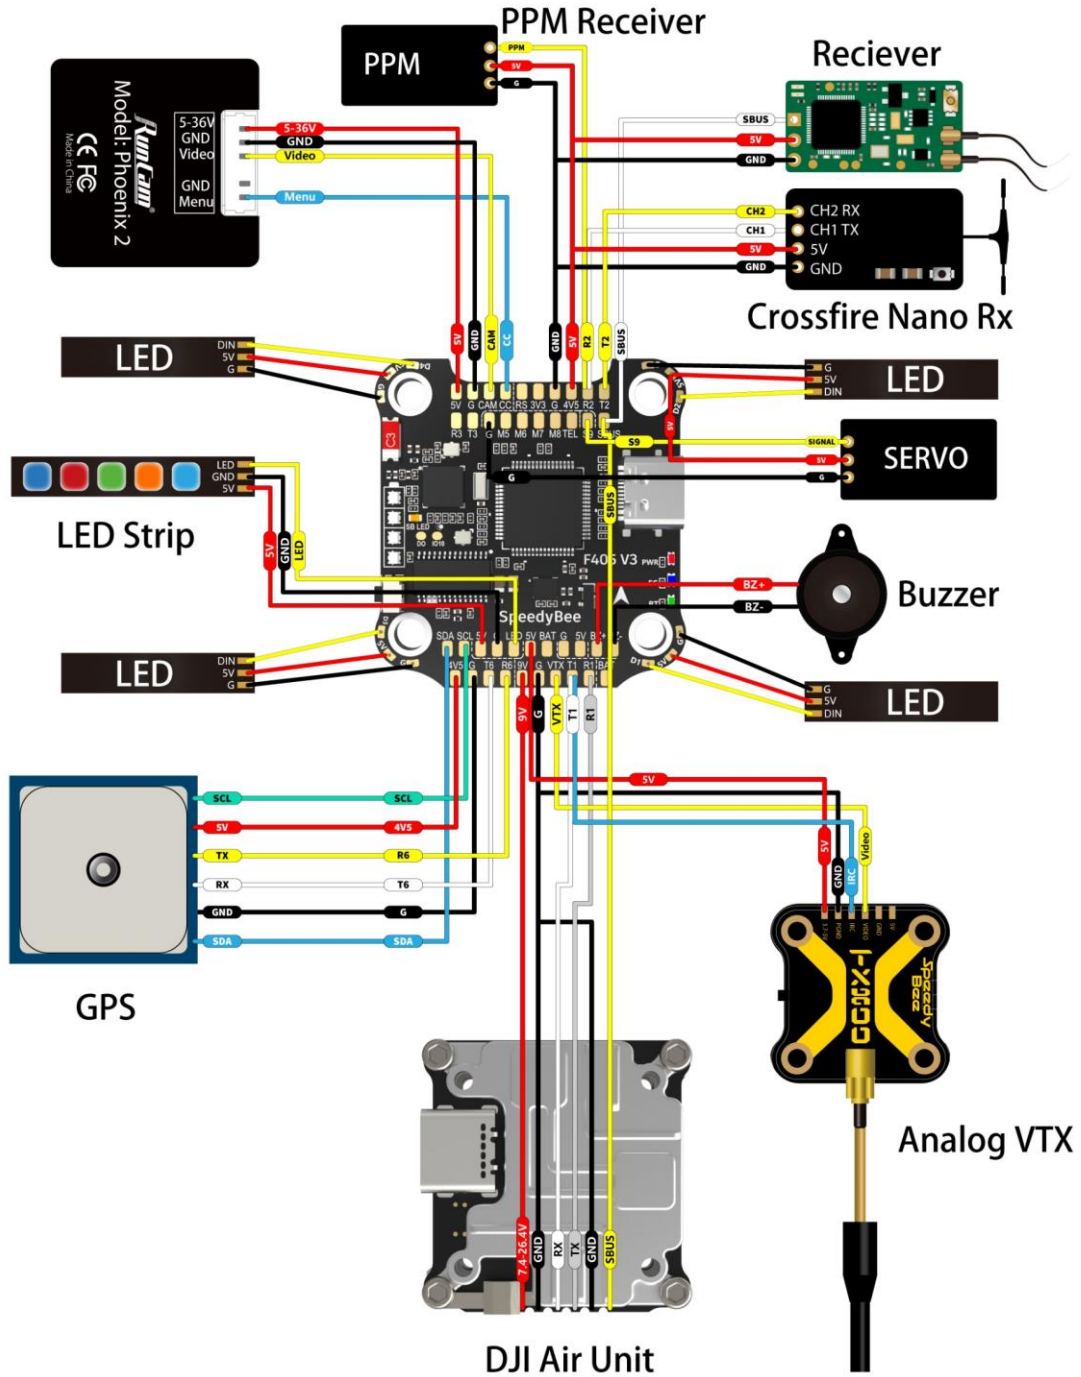

Wiring Diagram

F405 V3 Flight Controller

BLS 50A 4-in-1 ESC

Layout

F405 V3 Flight Controller

BLS 50A 4-in-1 ESC