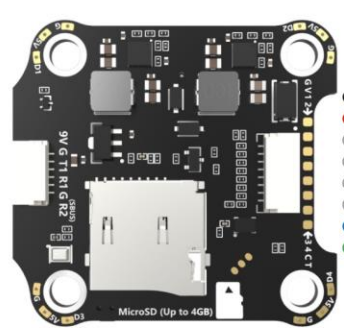

Wiring Diagram

F405 V3 Flight Controller

BLS 50A 4-in-1 ESC

Layout

F405 V3 Flight Controller

BLS 50A 4-in-1 ESC