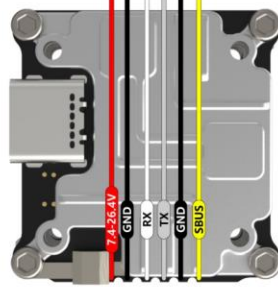

Wiring Diagram

F405 V3 Flight Controller

BLS 50A 4-in-1 ESC

Layout

F405 V3 Flight Controller

BLS 50A 4-in-1 ESC