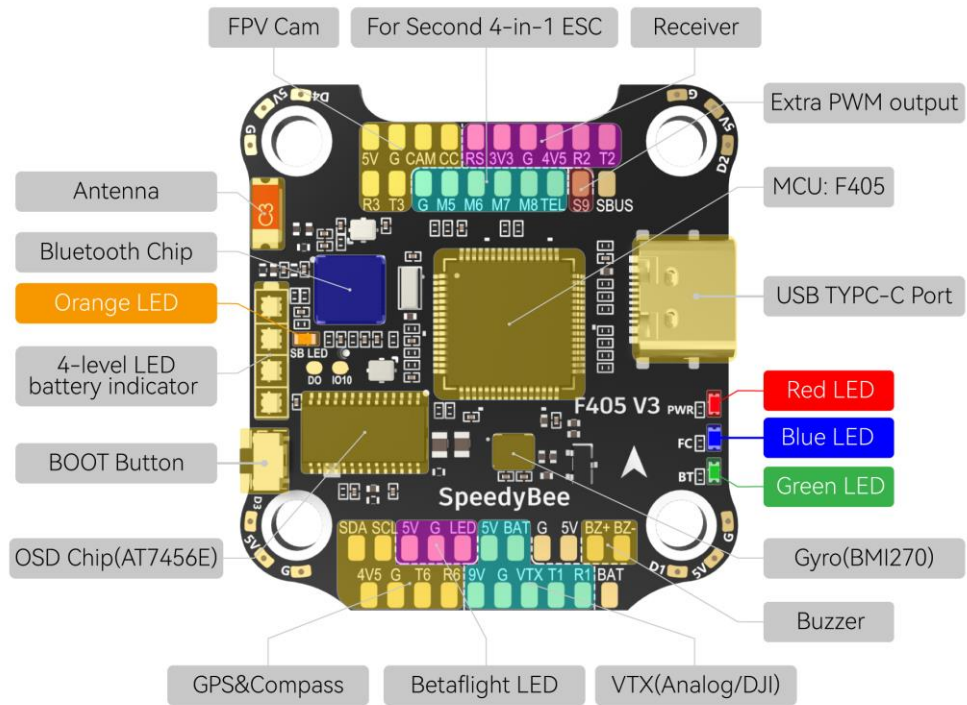

Wiring Diagram

F405 V3 Flight Controller

BLS 50A 4-in-1 ESC

Layout

F405 V3 Flight Controller

BLS 50A 4-in-1 ESC