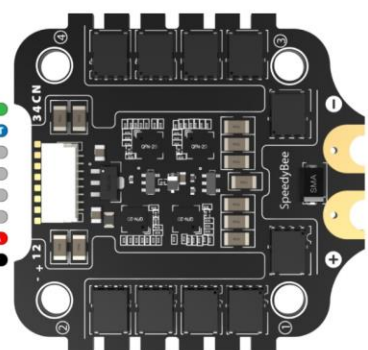

Wiring Diagram

F405 V3 Flight Controller

BLS 50A 4-in-1 ESC

Layout

F405 V3 Flight Controller

BLS 50A 4-in-1 ESC