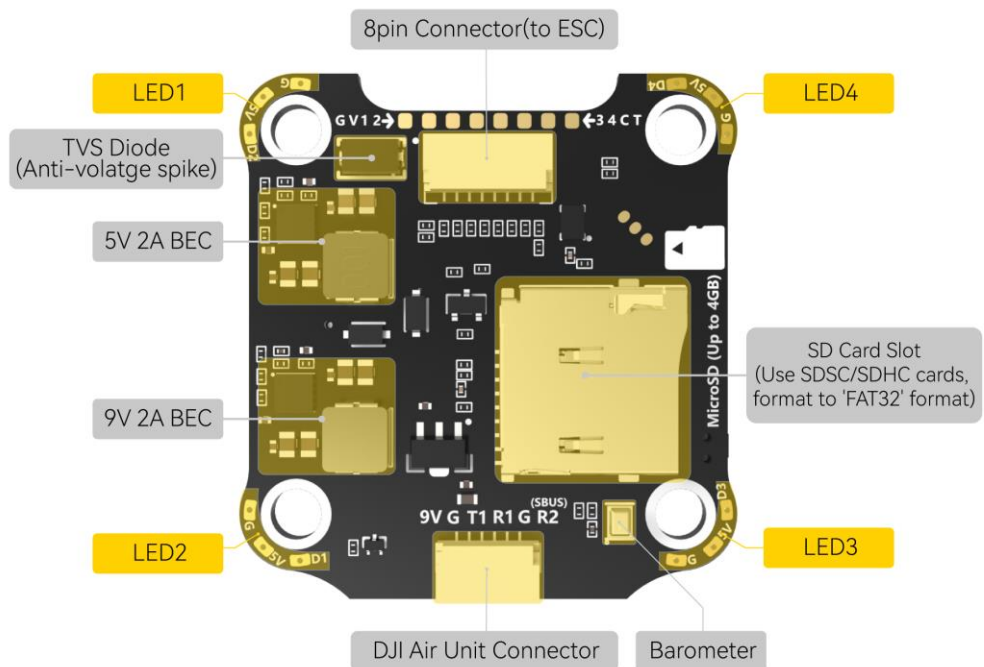

Wiring Diagram

F405 V3 Flight Controller

BLS 50A 4-in-1 ESC

Layout

F405 V3 Flight Controller

BLS 50A 4-in-1 ESC