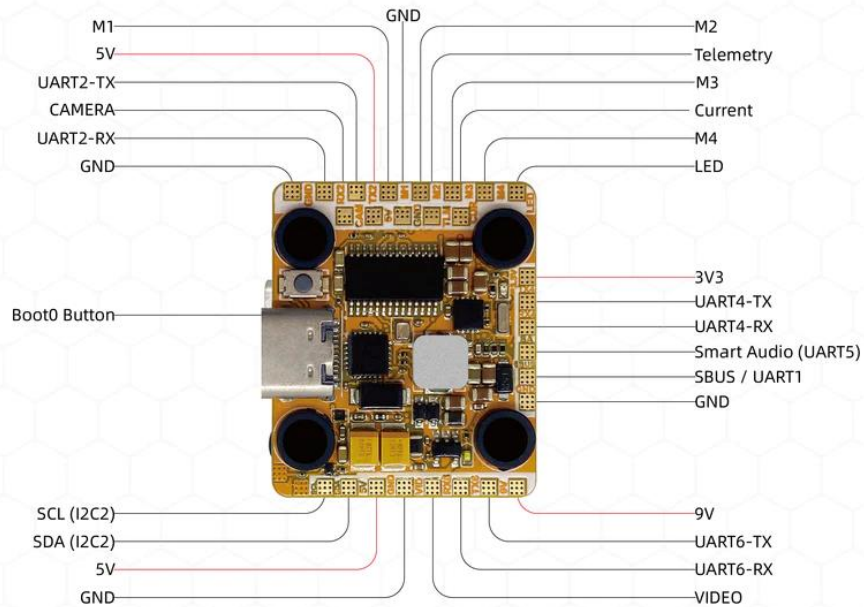

Infinity200 F4 Flight Controller

Infinity200 F4 Flight Controller

NewBeeDrone Infinity 20 Flight Controller

Plug And Play With DJI FPV